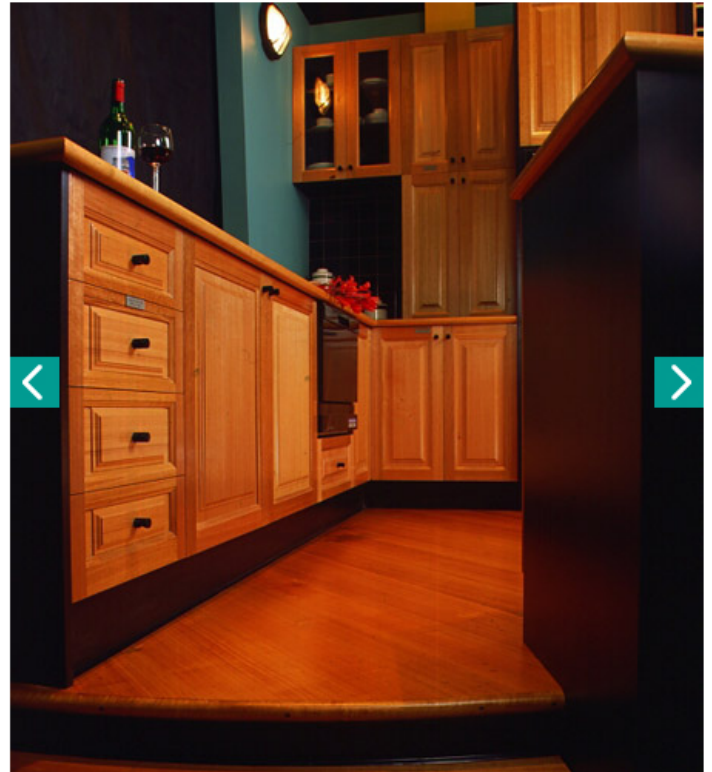

Tasmanian Oak is light in colour, varying from straw to reddish brown with intermediate shades of cream to pink. It is recognised for its excellent staining qualities, which allow ready matching with other timbers, finishes or furnishings.